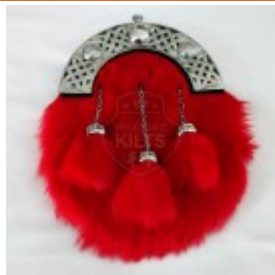

**LONG TASSEL RABBIT FUR KILT  
SPORRAN**

\$0.00

**Sku:** RFS-06

Made of White Rabbit Fur.  
Strong Leather Back.  
Comes with Adjustable Belt and  
Chain....

**RED RABBIT FUR SCOTTISH KILT  
SPORRAN**

\$0.00

**Sku:** RFS-05

Made of Red Rabbit Fur.  
Strong Leather Back.  
Comes with Adjustable Belt and Chain.