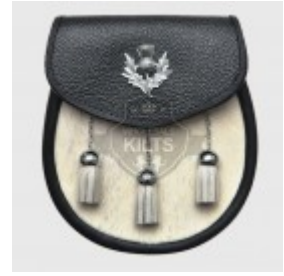

**WHOLESALE WHITE RABBIT FUR  
BABY SPORRAN**

\$0.00

**Sku:** BKS-02

Made of White Rabbit Fur.  
Strong Leather Back.  
Comes with Adjustable Belt and  
Chain....

**WHOLESALE BLACK RABBIT FUR  
BABY SPORRAN**

\$0.00

**Sku:** BKS-03

Made of Black Rabbit Fur.  
Strong Leather Back.  
Comes with Adjustable Belt and  
Chain....

**COW SKIN THISTLE BADGE KILT  
LEATHER SPORRAN**

\$0.00

**Sku:** CSS-01

Comes with Adjustable Belt and Chain.  
Made of Calfskin and Leather.  
Comes with 3 Tas...

**SCOTTISH SALTIRE KILT LEATHER  
SPORRAN**

\$0.00

**Sku:** CSS-03

Comes with Adjustable Belt and Chain.  
Made of Calfskin Leather.  
Comes with 3 Tassels...

**TRADITIONAL BLACK LEATHER KILT  
SPORRAN**

\$0.00

**Sku:** KLS-01

Comes with Adjustable Belt and Chain.  
Made of Fine Quality Leather.  
Comes with 3 Tas...

**BLACK STUDED SEMI DRESS KILT  
SPORRAN**

\$0.00

**Sku:** KLS-02

Comes with Adjustable Belt and Chain.  
Made of Fine Quality Leather.  
Comes with Leaf ...