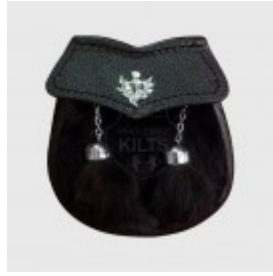

**WHOLESALE WHITE RABBIT FUR  
BABY SPORRAN**

\$0.00

**Sku:** BKS-02

Made of White Rabbit Fur.  
Strong Leather Back.  
Comes with Adjustable Belt and  
Chain....

**WHOLESALE BLACK RABBIT FUR  
BABY SPORRAN**

\$0.00

**Sku:** BKS-03

Made of Black Rabbit Fur.  
Strong Leather Back.  
Comes with Adjustable Belt and  
Chain....

**COW SKIN THISTLE BADGE KILT  
LEATHER SPORRAN**

\$0.00

**Sku:** CSS-01

Comes with Adjustable Belt and Chain.  
Made of Calfskin and Leather.  
Comes with 3 Tas...

**SCOTTISH SALTIRE KILT LEATHER  
SPORRAN**

\$0.00

**Sku:** CSS-03

Comes with Adjustable Belt and Chain.  
Made of Calfskin Leather.  
Comes with 3 Tassels...

**TRADITIONAL BLACK LEATHER KILT  
SPORRAN**

\$0.00

**Sku:** KLS-01

Comes with Adjustable Belt and Chain.  
Made of Fine Quality Leather.  
Comes with 3 Tas...

**BLACK STUDED SEMI DRESS KILT  
SPORRAN**

\$0.00

**Sku:** KLS-02

Comes with Adjustable Belt and Chain.  
Made of Fine Quality Leather.  
Comes with Leaf ...